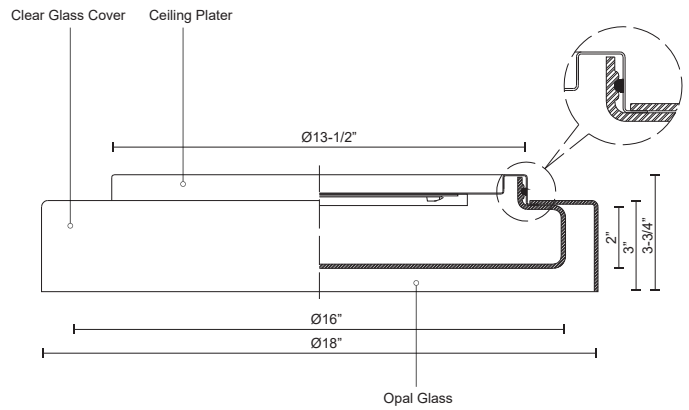

ASTON
FM48618-5CCT
FLUSH MOUNT

PROJECT

DESCRIPTION

Clear round aesthetic glass. Opal glass cylindrical diffuser. Powder-coated white steel ceiling plate. Down light. Custom options available.

SPECIFICATION DETAILS

Fixture Dimensions	D18" x H3-3/4"
Light Source	AC LED Module
Wattage	30W
Total Lumens	2880lm
Delivered Lumens	1390lm*
Voltage	120V
Color Temperature	Selectable CCT 2700K/3000K/3500K/4000K/5000K
CRI (Ra)	90CRI
LED Rated Life	50,000 hours
Dimming	100% - 10%, ELV Dimmer (Not Included)
Shade Details	Clear Glass Shade
Glass Details	Opal Glass
Location	Dry
Illumination Direction	Downlight
Mounting Style	All Orientation; Ceiling and Wall;
CEC Title 24 JA8	Yes, JA8-2022
Paint Finish	WH01
Finish Option(s)	Clear

* For custom options, consult factory for details.
* For warranty information, please visit www.kuzcolighting.com/warranty

KUZCO

CANADA: 19054 28TH AVENUE - SURREY, BC V3Z 6M3
USA: 3035 E. LONE MOUNTAIN ROAD - LAS VEGAS, NV 89081

WWW.KUZCOLIGHTING.COM

© 2019 KUZCO LIGHTING. ALL RIGHTS RESERVED.

COMMENT